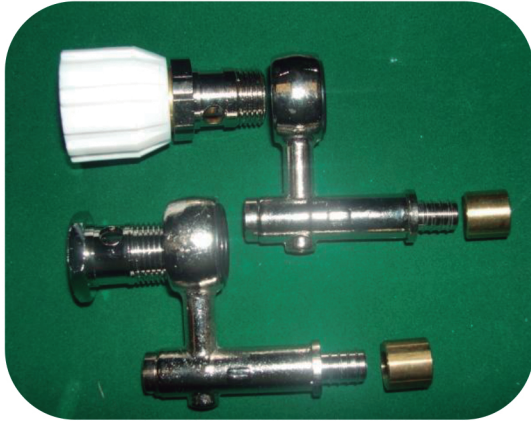

Kits for double radiator or triple panel

DM Model : Handle hydro kit for double or triple panel

10/12 and 13/16 Sliding tip connection

1/2" thread connection

Ø16 M22 thread connection

DT Model : Kit thermostatic hydro for double or triple radiator

10/12 and 13/16 Sliding tip connection

1/2" thread connection

Ø16 M22 thread connection