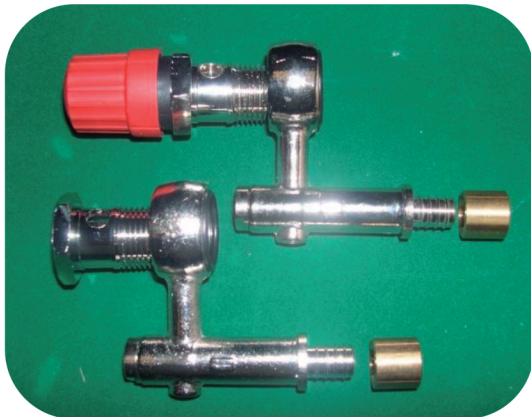

Kits for double radiator or triple panel

DM Model : Handle hydro kit for double or triple panel

10/12 and 13/16 Sliding tip connection

1/2" thread connection

Ø16 M22 thread connection

DT Model : Kit thermostatic hydro for double or triple radiator

10/12 and 13/16 Sliding tip connection

1/2" thread connection

Ø16 M22 thread connection